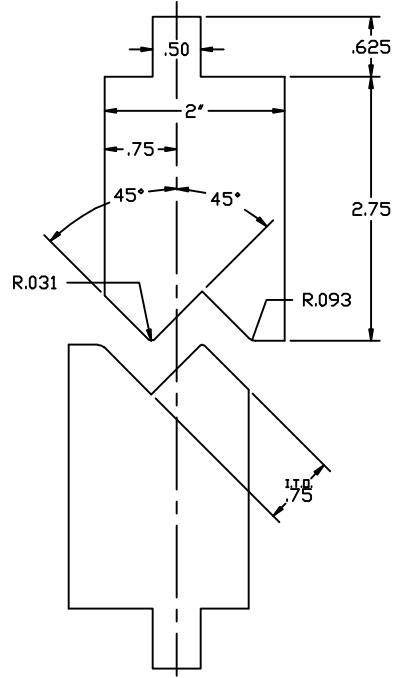

**OS-5/8"
16 GAUGE**

**OS-3/4"
16 GAUGE**

**OS-7/8"
16 GAUGE**

**OS-1"
16 GAUGE**

SPECIFIC
PRESS BRAKE DIES, INC.

PHONE: 708-478-1776 FAX: 708-478-8771

www.specificbrakedies.com sales@specificmfg.com