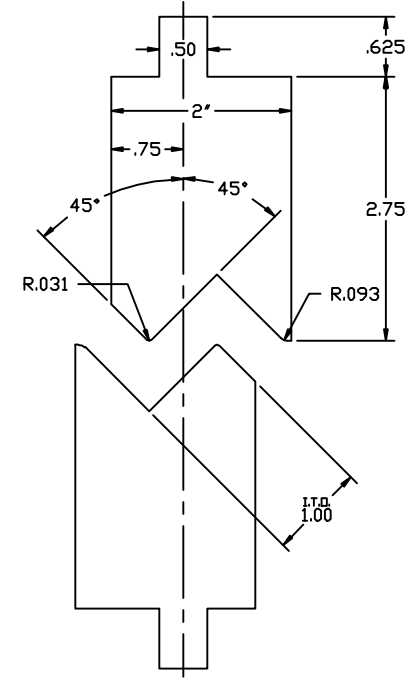

**OS-5/8"
16 GAUGE**

**OS-3/4"
16 GAUGE**

**OS-7/8"
16 GAUGE**

**OS-1"
16 GAUGE**

SPECIFIC
PRESS BRAKE DIES, INC.

PHONE: 708-478-1776 FAX: 708-478-8771

www.specificbrakedies.com sales@specificmfg.com