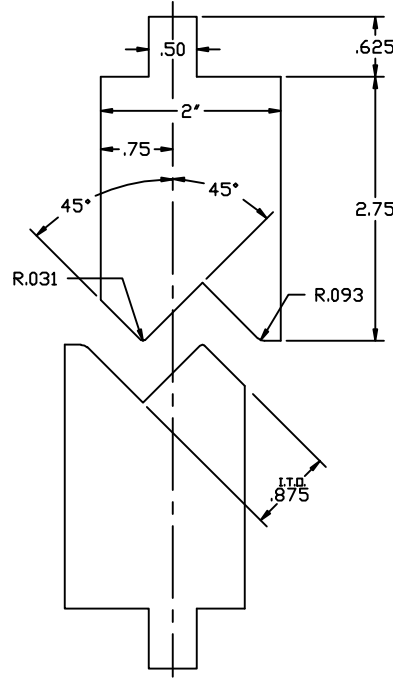

**OS-5/8"
16 GAUGE**

**OS-3/4"
16 GAUGE**

**OS-7/8"
16 GAUGE**

**OS-1"
16 GAUGE**

SPECIFIC
PRESS BRAKE DIES, INC.

PHONE: 708-478-1776 FAX: 708-478-8771

www.specificbrakedies.com sales@specificmfg.com