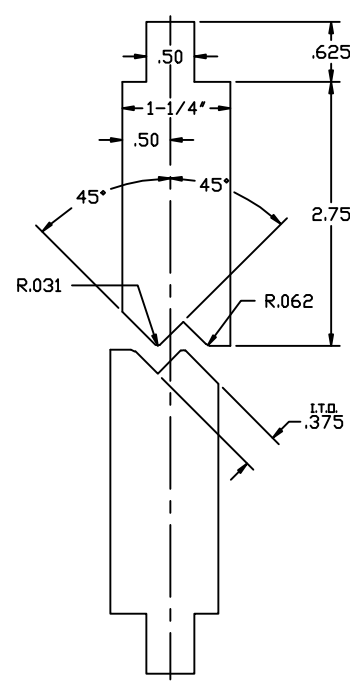

**OS-1/8"
18 GAUGE**

**OS-3/16"
18 GAUGE**

**OS-1/4"
18 GAUGE**

**OS-3/8"
18 GAUGE**

**OS-1/2"
18 GAUGE**

SPECIFIC
PRESS BRAKE DIES, INC.

PHONE: 708-478-1776 FAX: 708-478-8771

www.specificbrakedies.com sales@specificmfg.com