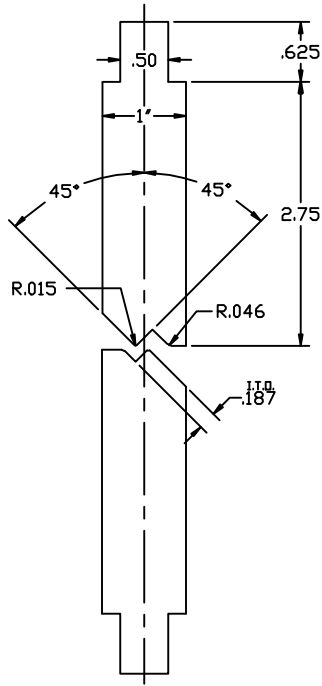

**OS-1/8"
18 GAUGE**

**OS-3/16"
18 GAUGE**

**OS-1/4"
18 GAUGE**

**OS-3/8"
18 GAUGE**

**OS-1/2"
18 GAUGE**

SPECIFIC
PRESS BRAKE DIES, INC.

PHONE: 708-478-1776 FAX: 708-478-8771

www.specificbrakedies.com sales@specificmfg.com