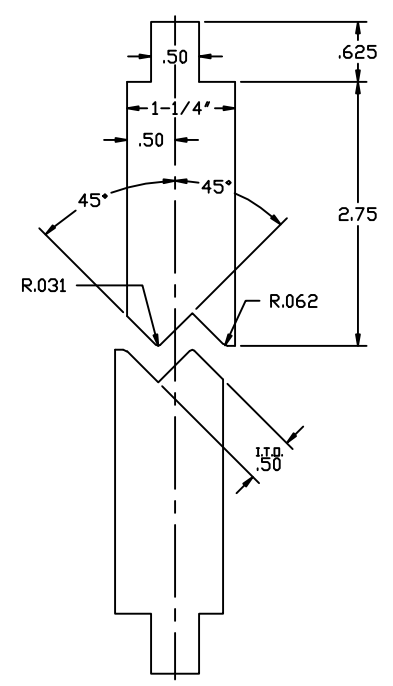

**OS-1/8"
18 GAUGE**

**OS-3/16"
18 GAUGE**

**OS-1/4"
18 GAUGE**

**OS-3/8"
18 GAUGE**

**OS-1/2"
18 GAUGE**

SPECIFIC
PRESS BRAKE DIES, INC.

PHONE: 708-478-1776 FAX: 708-478-8771

www.specificbrakedies.com sales@specificmfg.com