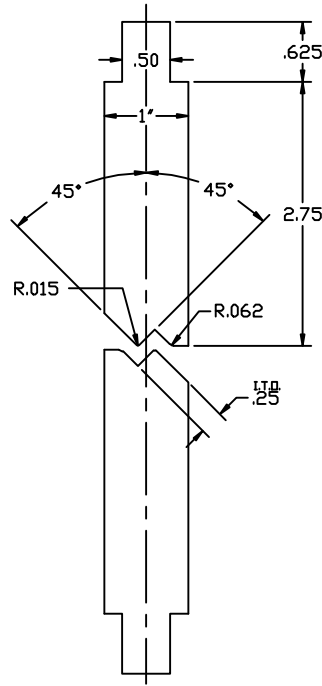

**OS-1/8"
18 GAUGE**

**OS-3/16"
18 GAUGE**

**OS-1/4"
18 GAUGE**

**OS-3/8"
18 GAUGE**

**OS-1/2"
18 GAUGE**

SPECIFIC
PRESS BRAKE DIES, INC.

PHONE: 708-478-1776 FAX: 708-478-8771

www.specificbrakedies.com sales@specificmfg.com