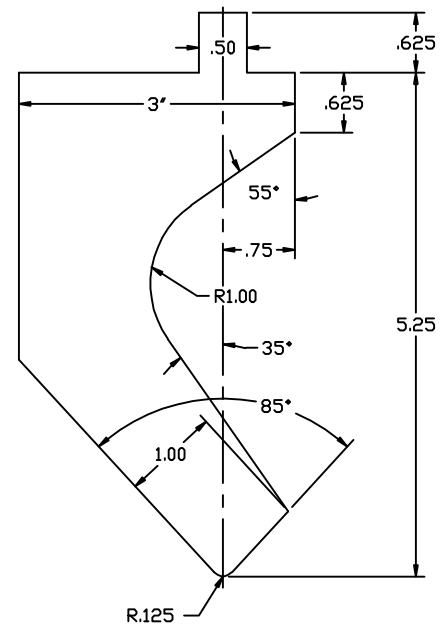

GS-A
16 GAUGE

GS-B
12 GAUGE

GS-C
1/4" CAPACITY

SPECIFIC
PRESS BRAKE DIES, INC.

PHONE: 708-478-1776 FAX: 708-478-8771

www.specificbrakedies.com sales@specificmfg.com