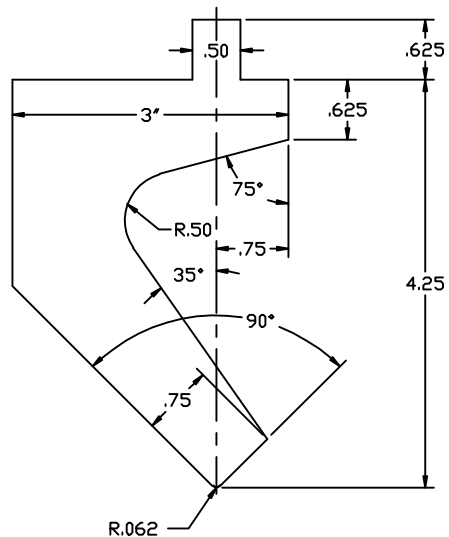

GS-A
16 GAUGE

GS-B
12 GAUGE

GS-C
1/4" CAPACITY

SPECIFIC
PRESS BRAKE DIES, INC.

PHONE: 708-478-1776 FAX: 708-478-8771

www.specificbrakedies.com sales@specificmfg.com