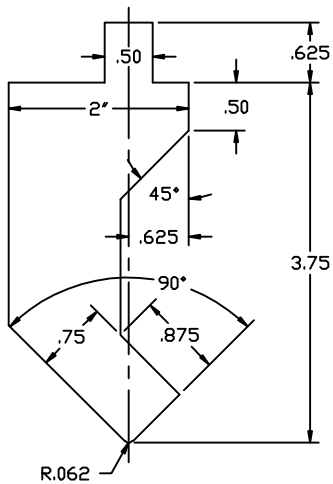

**GS-1/4"
22 GAUGE**

**GS-3/8"
18 GAUGE**

**GS-1/2"
14 GAUGE**

**GS-3/4"
10 GAUGE**

**GS-1"
9 GAUGE**

**GS-1 1/4"
1/4" CAPACITY**

SPECIFIC
PRESS BRAKE DIES, INC.

PHONE: 708-478-1776 FAX: 708-478-8771