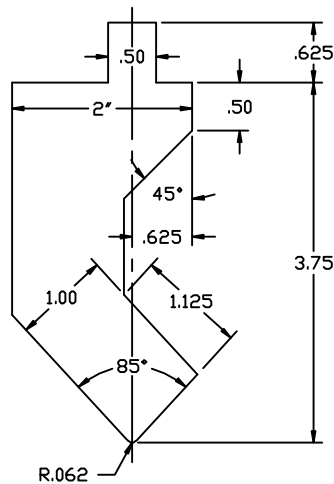

**GS-1/4"
22 GAUGE**

**GS-3/8"
18 GAUGE**

**GS-1/2"
14 GAUGE**

**GS-3/4"
10 GAUGE**

**GS-1"
9 GAUGE**

**GS-1 1/4"
1/4" CAPACITY**

SPECIFIC
PRESS BRAKE DIES, INC.

PHONE: 708-478-1776 FAX: 708-478-8771