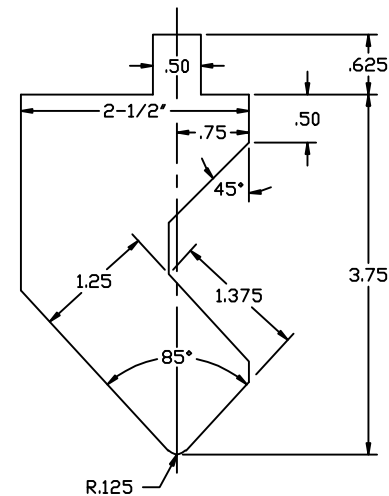

**GS-1/4"
22 GAUGE**

**GS-3/8"
18 GAUGE**

**GS-1/2"
14 GAUGE**

**GS-3/4"
10 GAUGE**

**GS-1"
9 GAUGE**

**GS-1 1/4"
1/4" CAPACITY**

SPECIFIC
PRESS BRAKE DIES, INC.

PHONE: 708-478-1776 FAX: 708-478-8771