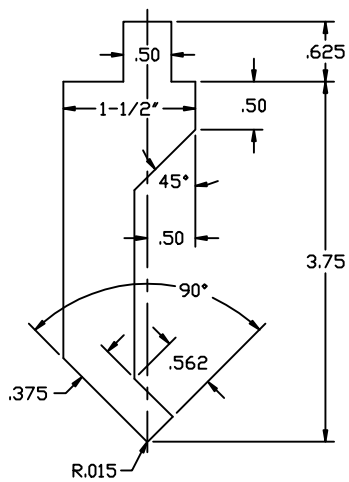

**GS-1/4"
22 GAUGE**

**GS-3/8"
18 GAUGE**

**GS-1/2"
14 GAUGE**

**GS-3/4"
10 GAUGE**

**GS-1"
9 GAUGE**

**GS-1 1/4"
1/4" CAPACITY**

SPECIFIC
PRESS BRAKE DIES, INC.

PHONE: 708-478-1776 FAX: 708-478-8771