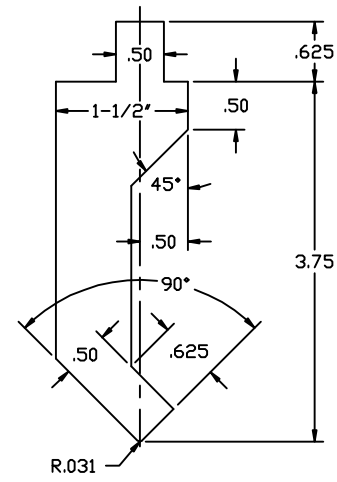

**GS-1/4"
22 GAUGE**

**GS-3/8"
18 GAUGE**

**GS-1/2"
14 GAUGE**

**GS-3/4"
10 GAUGE**

**GS-1"
9 GAUGE**

**GS-1 1/4"
1/4" CAPACITY**

SPECIFIC
PRESS BRAKE DIES, INC.

PHONE: 708-478-1776 FAX: 708-478-8771