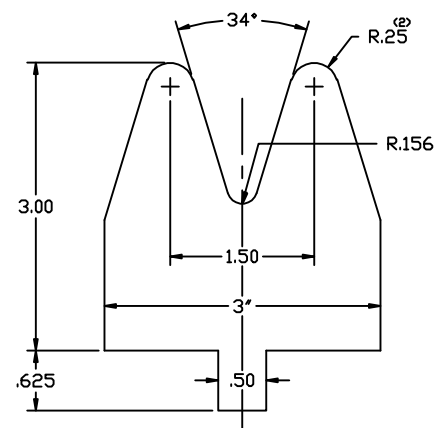

AM-4

AM-5

**AF-1*
11 GAUGE**

**AF-1 1/4*
9 GAUGE**

**AF-1 1/2*
3/16" CAPACITY**

SPECIFIC
PRESS BRAKE DIES, INC.

PHONE: 708-478-1776 FAX: 708-478-8771

www.specificbrakedies.com sales@specificmfg.com