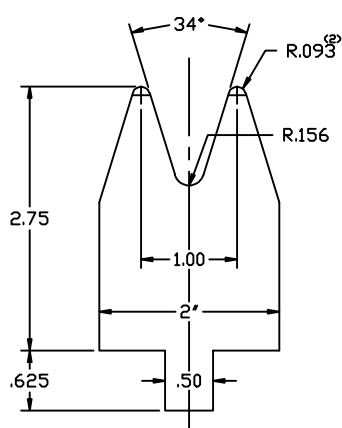

AM-4

AM-5

**AF-1*
11 GAUGE**

**AF-1 1/4*
9 GAUGE**

**AF-1 1/2*
3/16" CAPACITY**

SPECIFIC
PRESS BRAKE DIES, INC.

PHONE: 708-478-1776 FAX: 708-478-8771

www.specificbrakedies.com sales@specificmfg.com