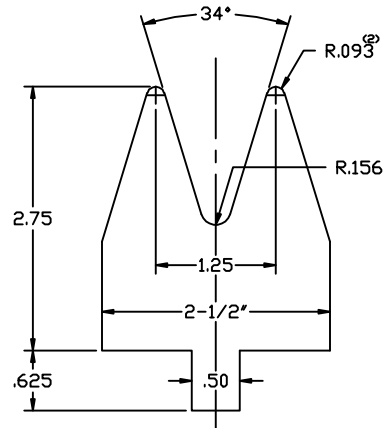

AM-4

AM-5

**AF-1*
11 GAUGE**

**AF-1 1/4*
9 GAUGE**

**AF-1 1/2*
3/16" CAPACITY**

SPECIFIC
PRESS BRAKE DIES, INC.

PHONE: 708-478-1776 FAX: 708-478-8771

www.specificbrakedies.com sales@specificmfg.com