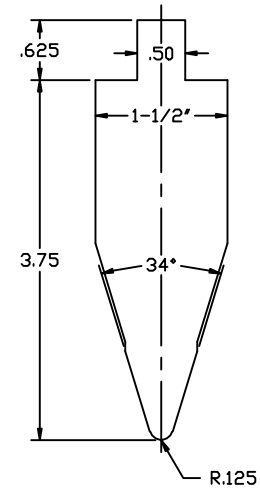

AM-4

AM-5

**AF-1*
11 GAUGE**

**AF-1 1/4*
9 GAUGE**

**AF-1 1/2*
3/16" CAPACITY**

SPECIFIC
PRESS BRAKE DIES, INC.

PHONE: 708-478-1776 FAX: 708-478-8771

www.specificbrakedies.com sales@specificmfg.com