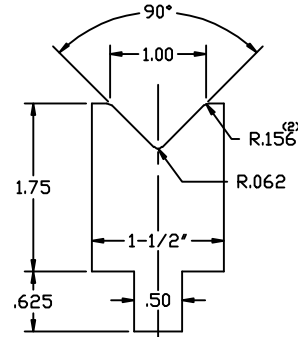

M-92

M-93

**F-3/4"
13 GAUGE**

**F-7/8"
12 GAUGE**

**F-1"
11 GAUGE**

**F-1 1/8"
10 GAUGE**

PHONE: 708-478-1776 FAX: 708-478-8771

www.specificbrakedies.com sales@specificmfg.com