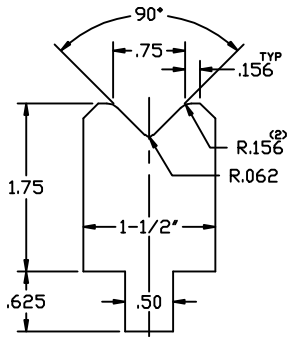

M-92

M-93

**F-3/4"
13 GAUGE**

**F-7/8"
12 GAUGE**

**F-1"
11 GAUGE**

**F-1 1/8"
10 GAUGE**

PHONE: 708-478-1776 FAX: 708-478-8771

www.specificbrakedies.com sales@specificmfg.com