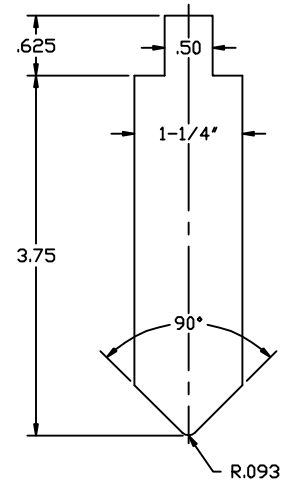

M-92

M-93

**F-3/4"
13 GAUGE**

**F-7/8"
12 GAUGE**

**F-1"
11 GAUGE**

**F-1 1/8"
10 GAUGE**

PHONE: 708-478-1776 FAX: 708-478-8771

www.specificbrakedies.com sales@specificmfg.com