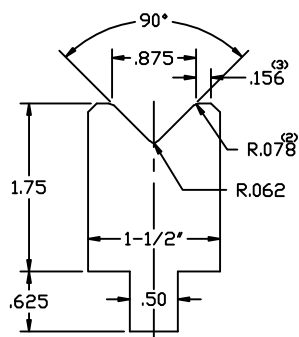

M-92

M-93

**F-3/4"
13 GAUGE**

**F-7/8"
12 GAUGE**

**F-1"
11 GAUGE**

**F-1 1/8"
10 GAUGE**

PHONE: 708-478-1776 FAX: 708-478-8771

www.specificbrakedies.com sales@specificmfg.com