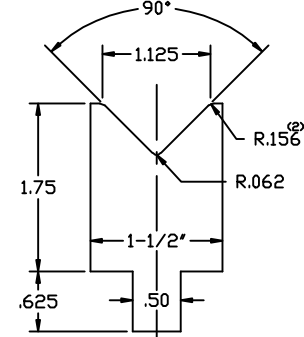

M-92

M-93

**F-3/4"
13 GAUGE**

**F-7/8"
12 GAUGE**

**F-1"
11 GAUGE**

**F-1 1/8"
10 GAUGE**

PHONE: 708-478-1776 FAX: 708-478-8771

www.specificbrakedies.com sales@specificmfg.com