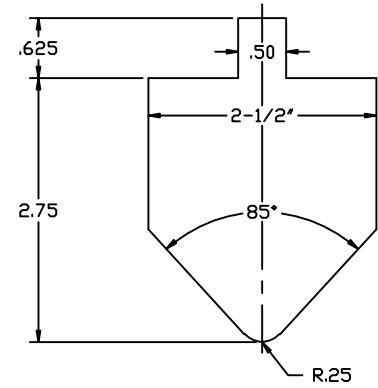

M-8B

M-8C

F-2 1/2"
5/16" CAPACITY

F-3"
3/8" CAPACITY

F-4"
1/2" CAPACITY

SPECIFIC
PRESS BRAKE DIES, INC.

PHONE: 708-478-1776 FAX: 708-478-8771

www.specificbrakedies.com sales@specificmfg.com