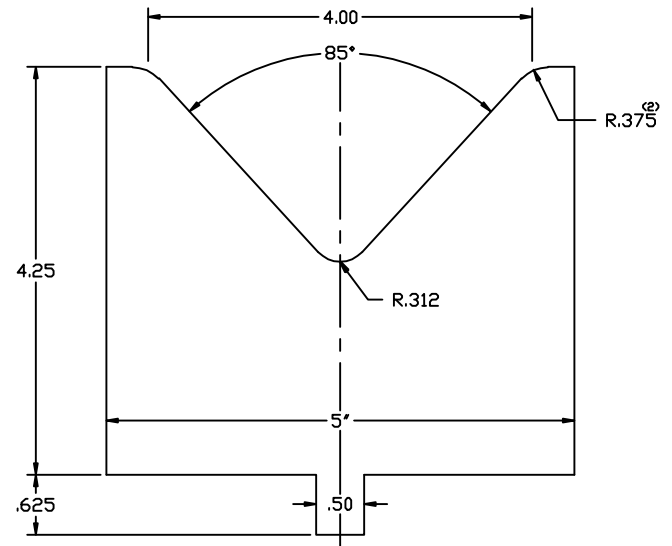

M-8B

M-8C

F-2 1/2"
5/16" CAPACITY

F-3"
3/8" CAPACITY

F-4"
1/2" CAPACITY

SPECIFIC
PRESS BRAKE DIES, INC.

PHONE: 708-478-1776 FAX: 708-478-8771

www.specificbrakedies.com sales@specificmfg.com