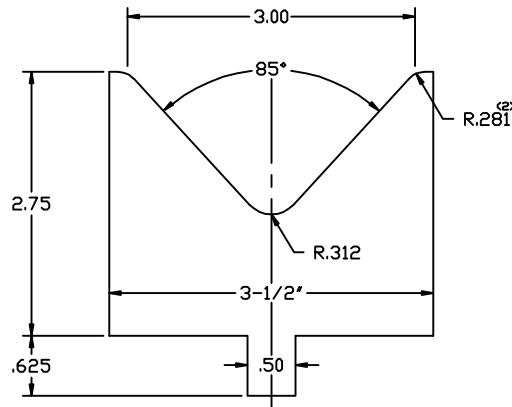

M-8B

M-8C

F-2 1/2"
5/16" CAPACITY

F-3"
3/8" CAPACITY

F-4"
1/2" CAPACITY

SPECIFIC
PRESS BRAKE DIES, INC.

PHONE: 708-478-1776 FAX: 708-478-8771

www.specificbrakedies.com sales@specificmfg.com