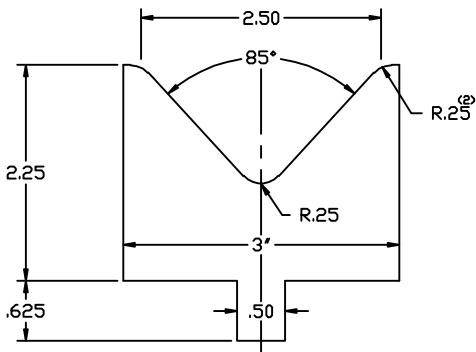

M-8B

M-8C

F-2 1/2"
5/16" CAPACITY

F-3"
3/8" CAPACITY

F-4"
1/2" CAPACITY

SPECIFIC
PRESS BRAKE DIES, INC.

PHONE: 708-478-1776 FAX: 708-478-8771

www.specificbrakedies.com sales@specificmfg.com